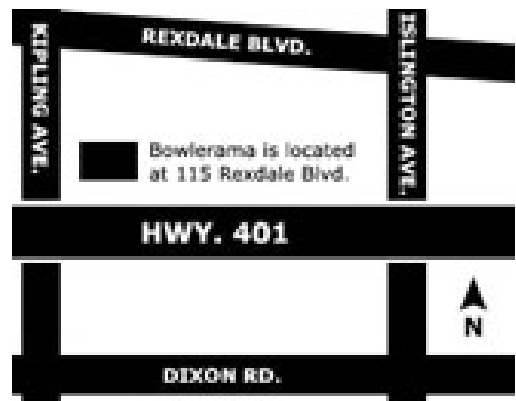

Address:

115 Rexdale Blvd.
Etobicoke, Ontario
M9W 1P1

Phone No:

(416) 743-8388

Email: rexdale@bowlerama.com

YOU'RE INVITED!

to...

BIRTHDAY PARTY