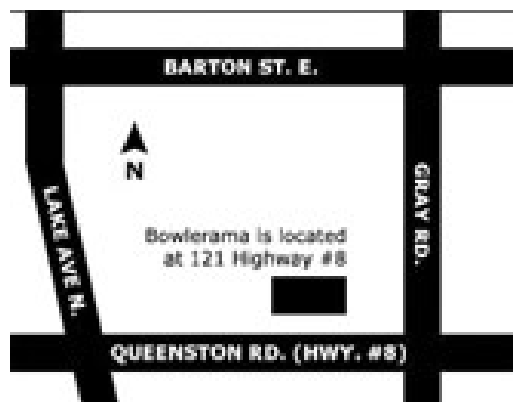

**Address:**

121 Highway #8  
Stoney Creek, Ontario  
L8G 1C1

**Phone No:**

(905) 662-2058

**Email:** [stoneycreek@bowlerama.com](mailto:stoneycreek@bowlerama.com)

**YOU'RE INVITED!**

to...

**BIRTHDAY PARTY**